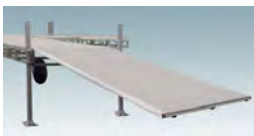

DURABLE | VERSATILE | RELIABLE

Designed with high activity waterways in mind.

Safety you can trust.

The Truss dock design permits water to flow through the frame enhancing stability and safety.

Durability you can count on.

Designed with high activity waterways in mind, RGC Docks stand up to the impacts of busy traffic and severe weather.

Versatility to suit any need.

With a wide variety of sizes, easy adaptability and an array of accessories, RGC docks can be customized for any waterfront.

Easy to install and maintain.

Simple to assemble and adjust with no special tools required. Decking and aluminum frame require no maintenance.

BUILT TO LAST

TRUSS DOCK FEATURES:

- ★ Durable, rugged construction that can withstand heavy traffic yet lightweight enough for easy removal at the end of the season.
- ★ Easy to install and adjust—no special tools required.
- 1 The truss design allows waves to roll through adding stability to the durable construction.
- 2 Adaptable & adjustable configuration with quick mounting brackets that make adding to, or changing the shape of your dock a snap.
- 3 A wide array of accessories offer endless possibilities to tailor your dock to any waterfront need.
- 4 Low maintenance decking in your choice of Deckwave® poly or powder coated aluminum.

2 POSSIBLE CONFIGURATIONS:

3 Customize your dock with OPTIONS/ACCESSORIES

Ramps

4' Wide Dock Ramps with matching decking provide a safe way to connect varying elevations.

Ladders

3-step (63") & 4-step (74") aluminum ladders are simple to attach and low maintenance.