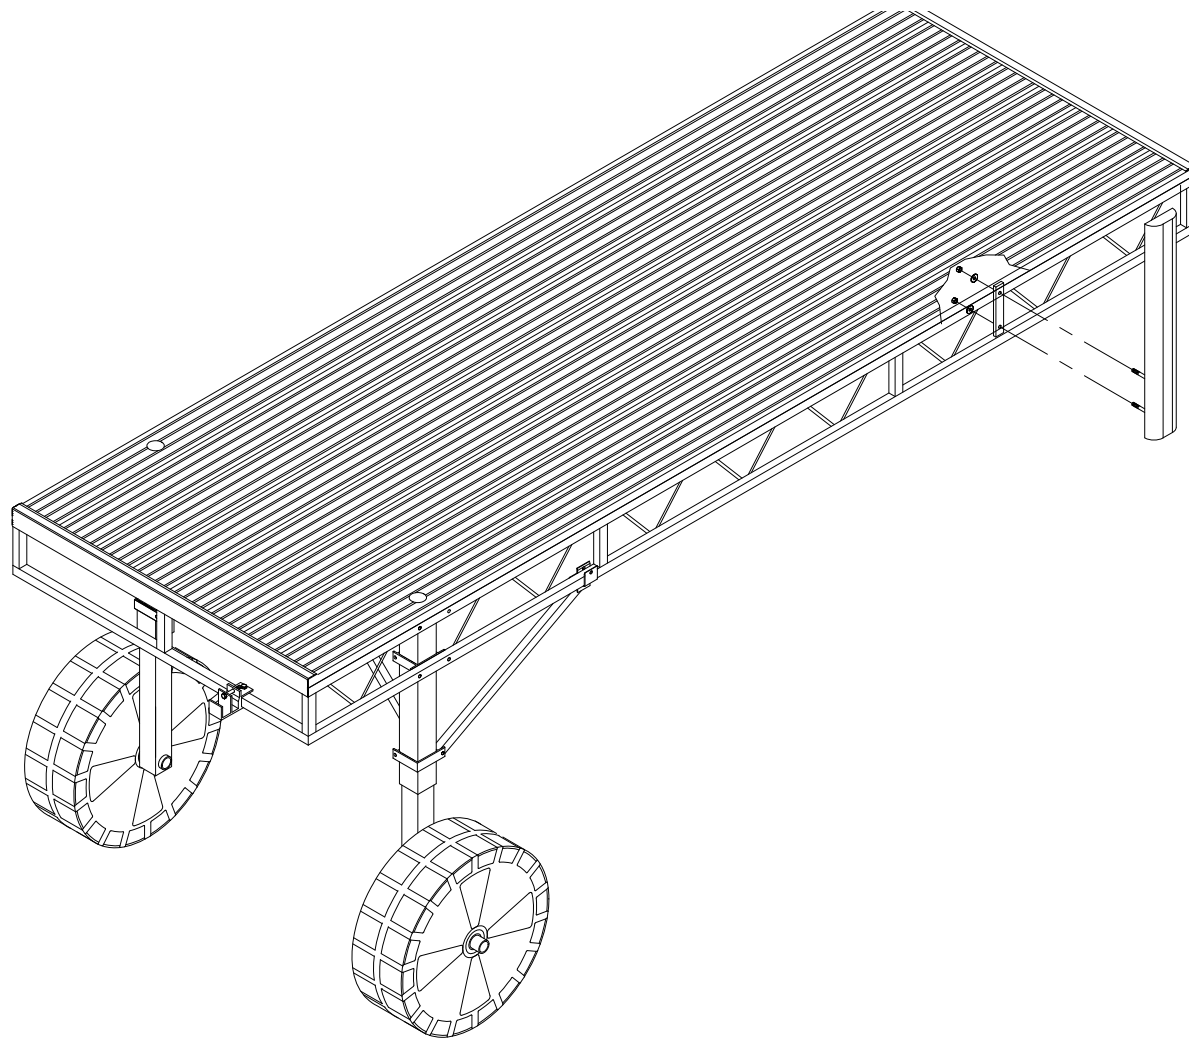

4010920 TRUSS DOCK VERTICAL BUMPER KIT

Figure 1

Figure 2