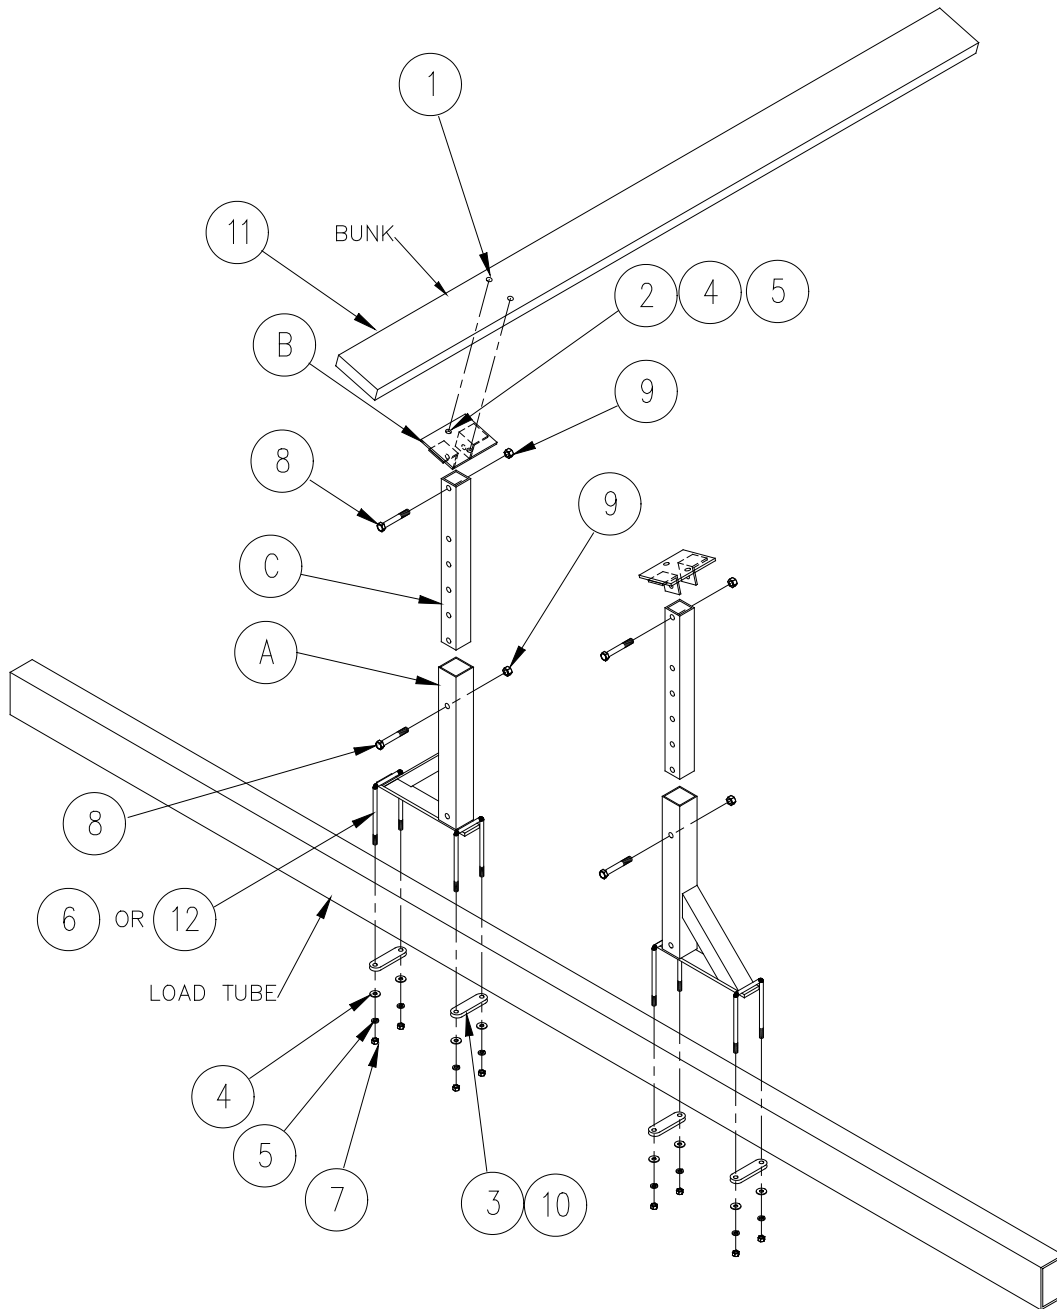

VL PIVOTING WOOD SKI BOAT BUNK INSTRUCTIONS

(Applies to P/Ns 3604015, 3604020, 3604025, 3650350 &
3680375)

SKI BOAT WOOD PIVOT BUNK ASSEMBLY

VL SKI BOAT WOOD PIVOT BUNK PARTS LIST

Each reference number or letter in the following parts lists can be matched with the reference number or letter referred to in the illustrations of the instruction manual.

WARNING:

FAILURE TO APPLY A SUITABLE LUBRICANT TO THE MATING SURFACES OF STAINLESS STEEL THREADED FASTENERS MAY CAUSE GALLING AND/OR SEIZING OF ASSEMBLY.

2.1 #3604015 VL SKI BOAT WOOD PIVOT BUNKS 4.5K

2.1.1 #3604213 VL Ski Boat Wood Pivot Bunk Carton of Parts 4.5K

REF #	PART #	QTY	DESCRIPTION
A	3604507	4	SKI BOAT BUNK SUPPORT BASE WELDMENT
B	3604514	4	SKI BOAT BUNK PIVOT BRACKET
C	3604627	4	SKI BOAT BUNK UPPER TUBE 19-1/4"
	3604223	1	VL SKI BOAT BUNK S.S. BOB 4K
			consisting of:
1	5896323	8	3/8-16 X 2-1/2 CARRIAGE BOLT SS
2&7	5840104	24	3/8-16 HEX NUT ALUM
3	3603835	8	2-HOLE PLATE 2"
4	5896406	24	3/8 WASHER SAE
5	5806243	24	3/8 WASHER SPLIT LOCK
6	5898100	8	U-BOLT SQ 3/8 X 2-1/8 X 5-5/8 SS
8	5896288	8	1/2-13 X 3 HHCS SS
9	5836107	8	1/2-13 HEX NYLOCK NUT ALUM

2.1.2 #3603778 VL Bunk Bundle 1.6-4.5K

REF #	PART #	QTY	DESCRIPTION
11	3605916	2	VL BUNK ASSY 1.6-4K

2.2 #3650350 VL SKI BOAT PIVOT BUNKS 5KSR09

2.2.1 #3652266 VL Ski Boat Bunk Carton of Parts 5KSR09

REF #	PART #	QTY	DESCRIPTION
A	3604507	4	SKI BOAT BUNK SUPPORT BASE WELDMENT
B	3604514	4	SKI BOAT BUNK PIVOT BRACKET
C	3604627	4	SKI BOAT BUNK UPPER TUBE 19-1/4"
	3652262	1	VL SKI BOAT BUNK S.S. BOB 5KSR09
			consisting of:
1	5896323	8	3/8-16 X 2-1/2 CARRIAGE BOLT SS
2&7	5840104	24	3/8-16 HEX NUT ALUM
3	3603835	8	2-HOLE PLATE 2"
4	5896406	24	3/8 WASHER SAE
5	5806243	24	3/8 WASHER SPLIT LOCK
6	5893000	8	U-BOLT SQ 3/8 X 2-1/8 X 6-5/8 SS
8	5896288	8	1/2-13 X 3 HHCS SS
9	5836107	8	1/2-13 HEX NYLOCK NUT ALUM