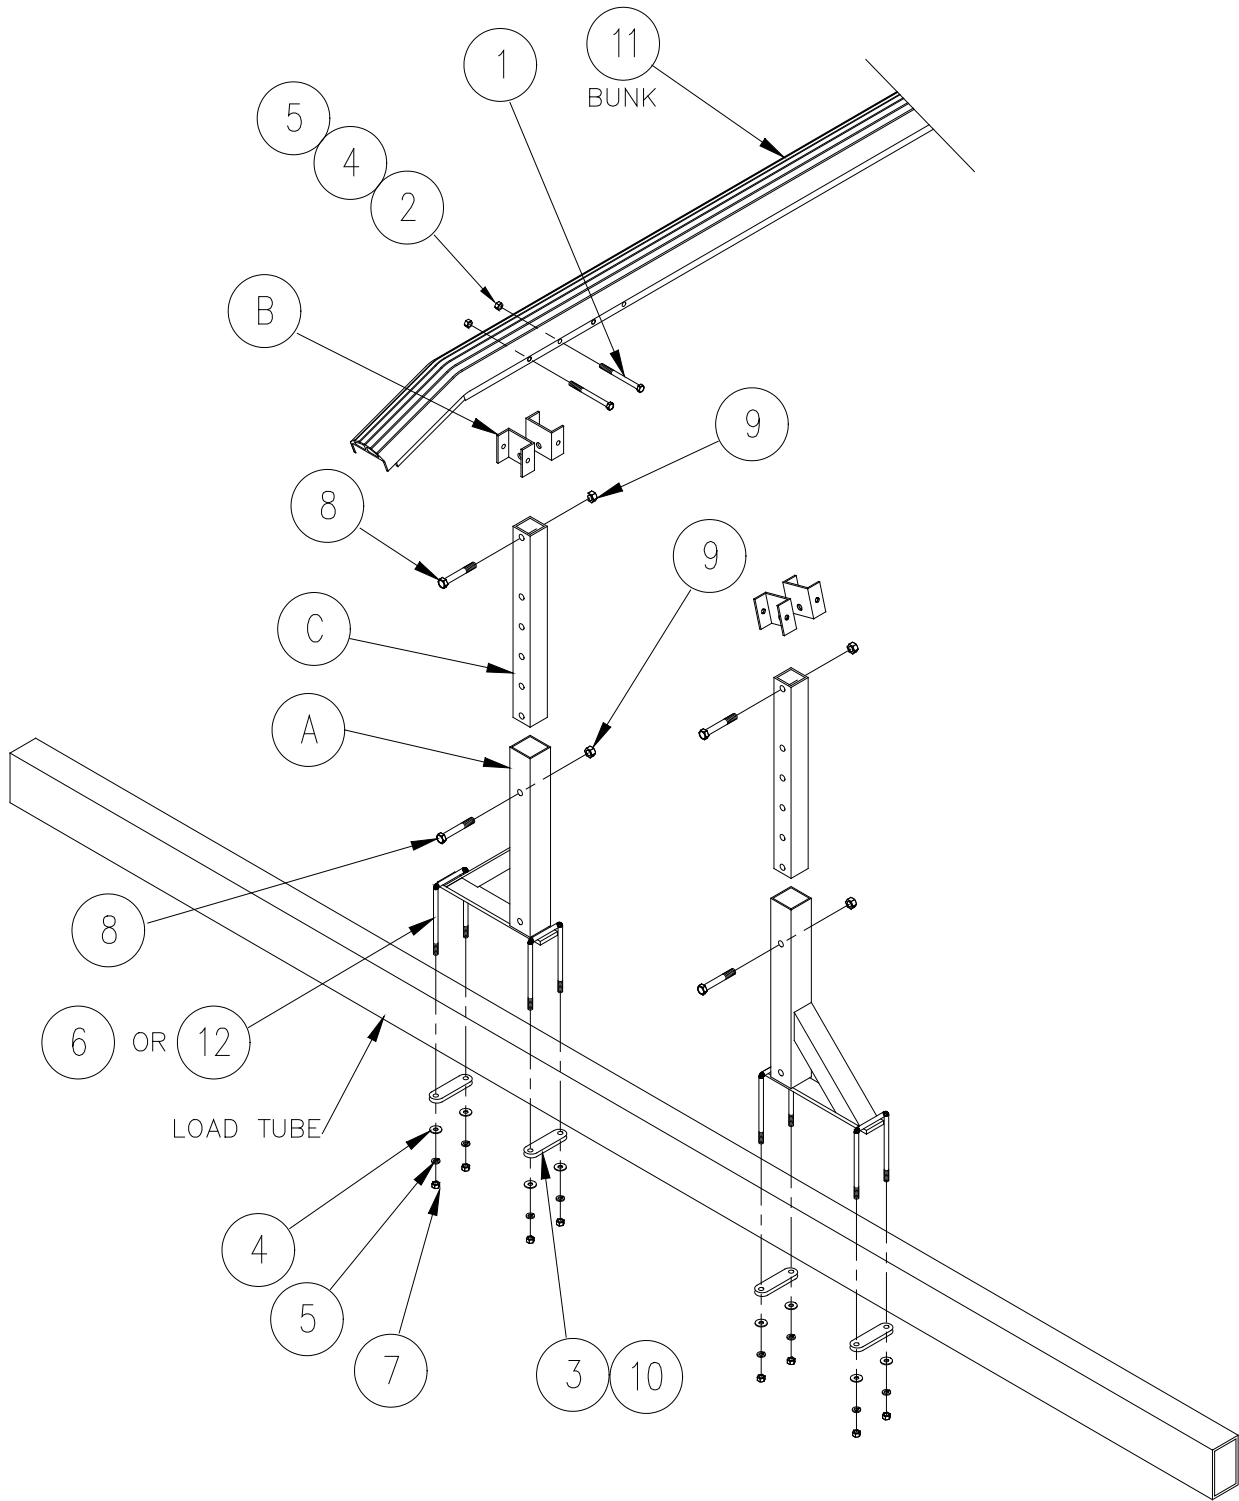

VL PIVOTING ALUM/VINYL SKI BOAT BUNK INSTRUCTIONS

(Applies to P/Ns 3604030, 3604035, 3604040, 3604050)

SKI BOAT ALUM/VINYL PIVOT BUNK ASSEMBLY

VL SKI BOAT ALUM/VINYL PIVOT BUNK PARTS LIST

Each reference number or letter in the following parts lists can be matched with the reference number or letter referred to in the illustrations of the instruction manual.

2.1.1 #3604233 VL Ski Boat Alum/Vinyl Pivot Bunk Carton of Parts 4.5K

REF #	PART #	QTY	DESCRIPTION
A	3604507	4	SKI BOAT BUNK SUPPORT BASE WELDMENT
B	3604631	8	SKI BOAT ALUM/VINYL BUNK BRKT
C	3604627	4	SKI BOAT BUNK UPPER TUBE 19-1/4"
	3604247	1	VL SKI BOAT BUNK S.S. BOB 4.5K
			consisting of:
1	5896262	8	3/8-16 x 4-1/2" HHCS
2&7	5840104	24	3/8-16 HEX NUT ALUM
3	3603835	8	2-HOLE PLATE 2"
4	5896406	24	3/8 WASHER SAE
5	5806243	24	3/8 WASHER SPLIT LOCK
6	5898100	8	U-BOLT SQ 3/8 X 2-1/8 X 5-5/8 SS
8	5896288	8	1/2-13 X 3 HHCS SS
9	5836107	8	1/2-13 HEX NYLOCK NUT ALUM

REF #	PART #	QTY	DESCRIPTION
A	3604507	4	SKI BOAT BUNK SUPPORT BASE WELDMENT
B	3604631	8	SKI BOAT ALUM/VINYL BUNK BRKT
C	3604627	4	SKI BOAT BUNK UPPER TUBE 19-1/4"
	3604253	1	VL SKI BOAT BUNK S.S. BOB 5KSR09
			consisting of:
1	5896262	8	3/8-16 x 4-1/2" HHCS
2&7	5840104	24	3/8-16 HEX NUT ALUM
3	3603835	8	2-HOLE PLATE 2"
4	5896406	24	3/8 WASHER SAE
5	5806243	24	3/8 WASHER SPLIT LOCK
6	5893000	8	U-BOLT SQ 3/8 X 2-1/8 X 6-5/8 SS
8	5896288	8	1/2-13 X 3 HHCS SS
9	5836107	8	1/2-13 HEX NYLOCK NUT ALUM