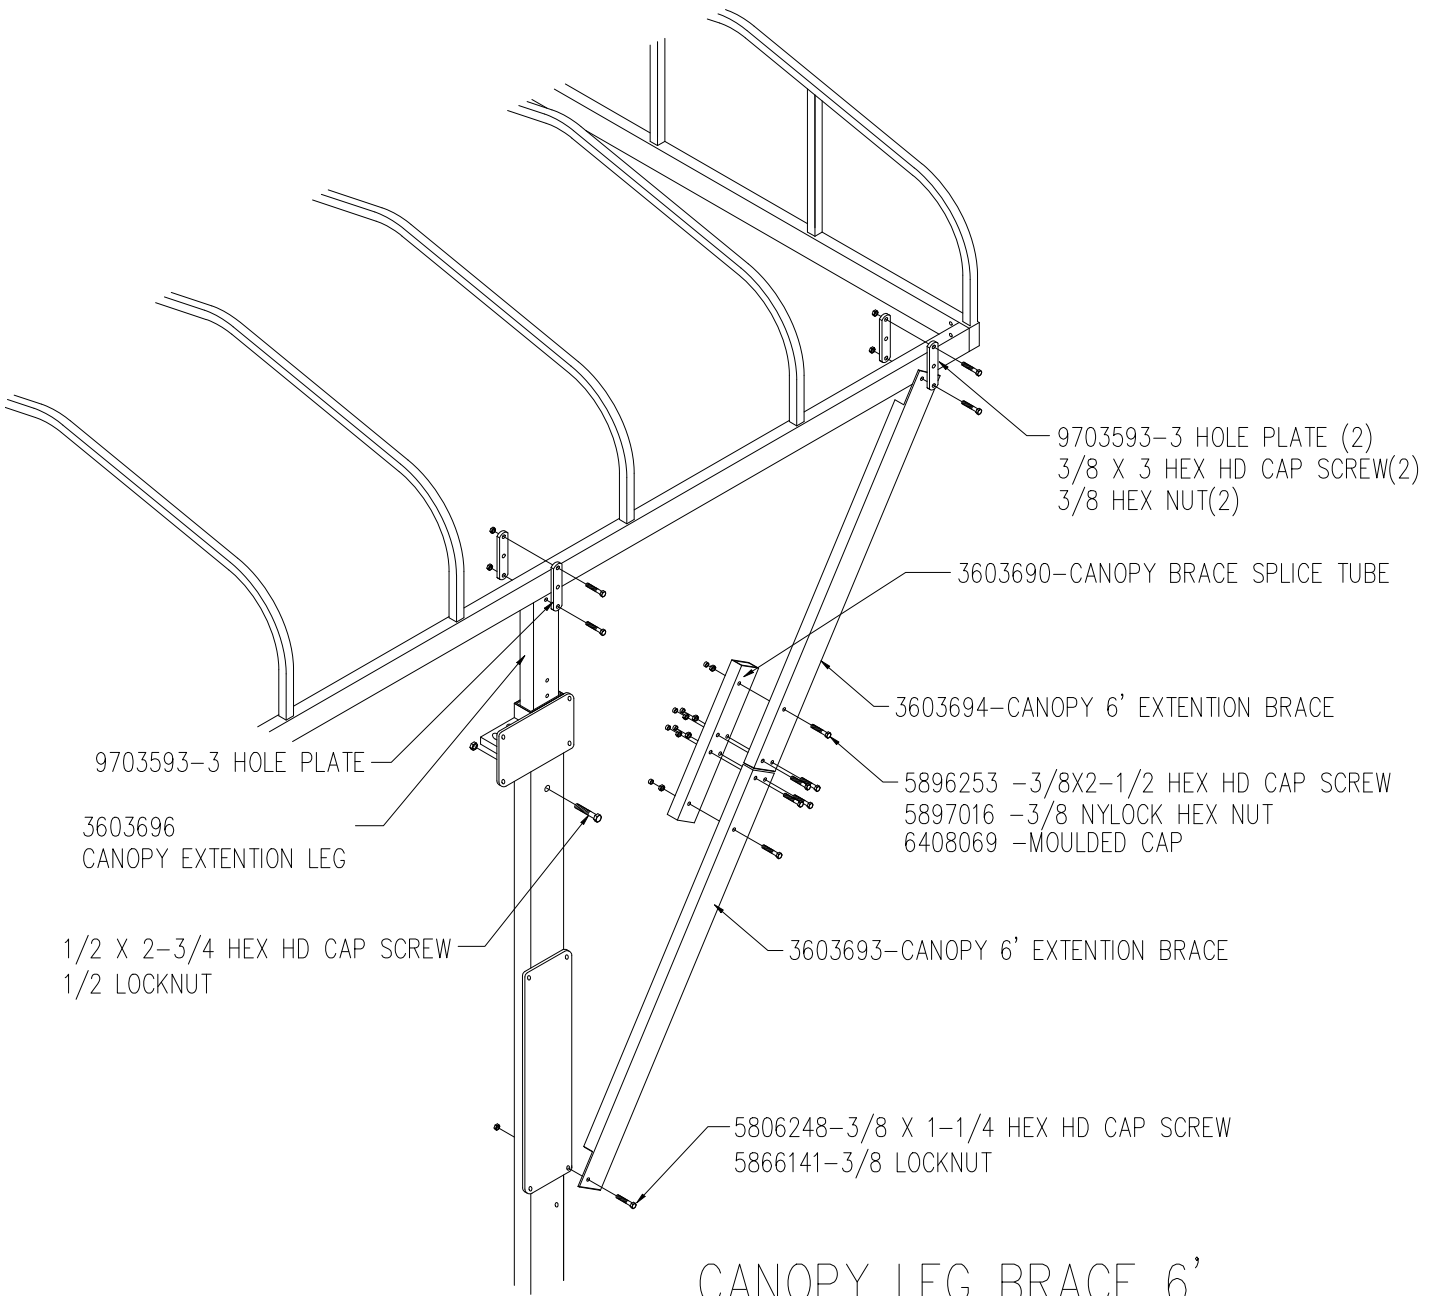

# 3603706 CANOPY EXT LEGS 6'

9703593-3 HOLE PLATE (2)  
3/8 X 3 HEX HD CAP SCREW(2)  
3/8 HEX NUT(2)

3603690-CANOPY BRACE SPLICE TUBE

3603694-CANOPY 6' EXTENTION BRACE

5896253 -3/8X2-1/2 HEX HD CAP SCREW  
5897016 -3/8 NYLOCK HEX NUT  
6408069 -MOULDED CAP

3603693-CANOPY 6' EXTENTION BRACE

5806248-3/8 X 1-1/4 HEX HD CAP SCREW  
5866141-3/8 LOCKNUT

9703593-3 HOLE PLATE

3603696  
CANOPY EXTENTION LEG

1/2 X 2-3/4 HEX HD CAP SCREW  
1/2 LOCKNUT

CANOPY LEG BRACE 6'  
KIT #3603706